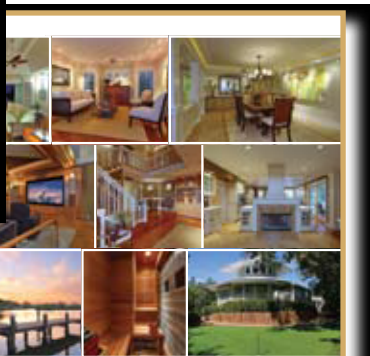

Exceptional Properties Cover: 725 Mangrove Point Road, Santa Fe, Sarasota, Florida
Karen Cash Greco, Michael Saunders & Company
8660 South Tamiami Trail | Sarasota, FL 34238 | P (941) 504-6927
KarenGreco@MichaelSaunders.com | <http://KarenGreco.MichaelSaunders.com>